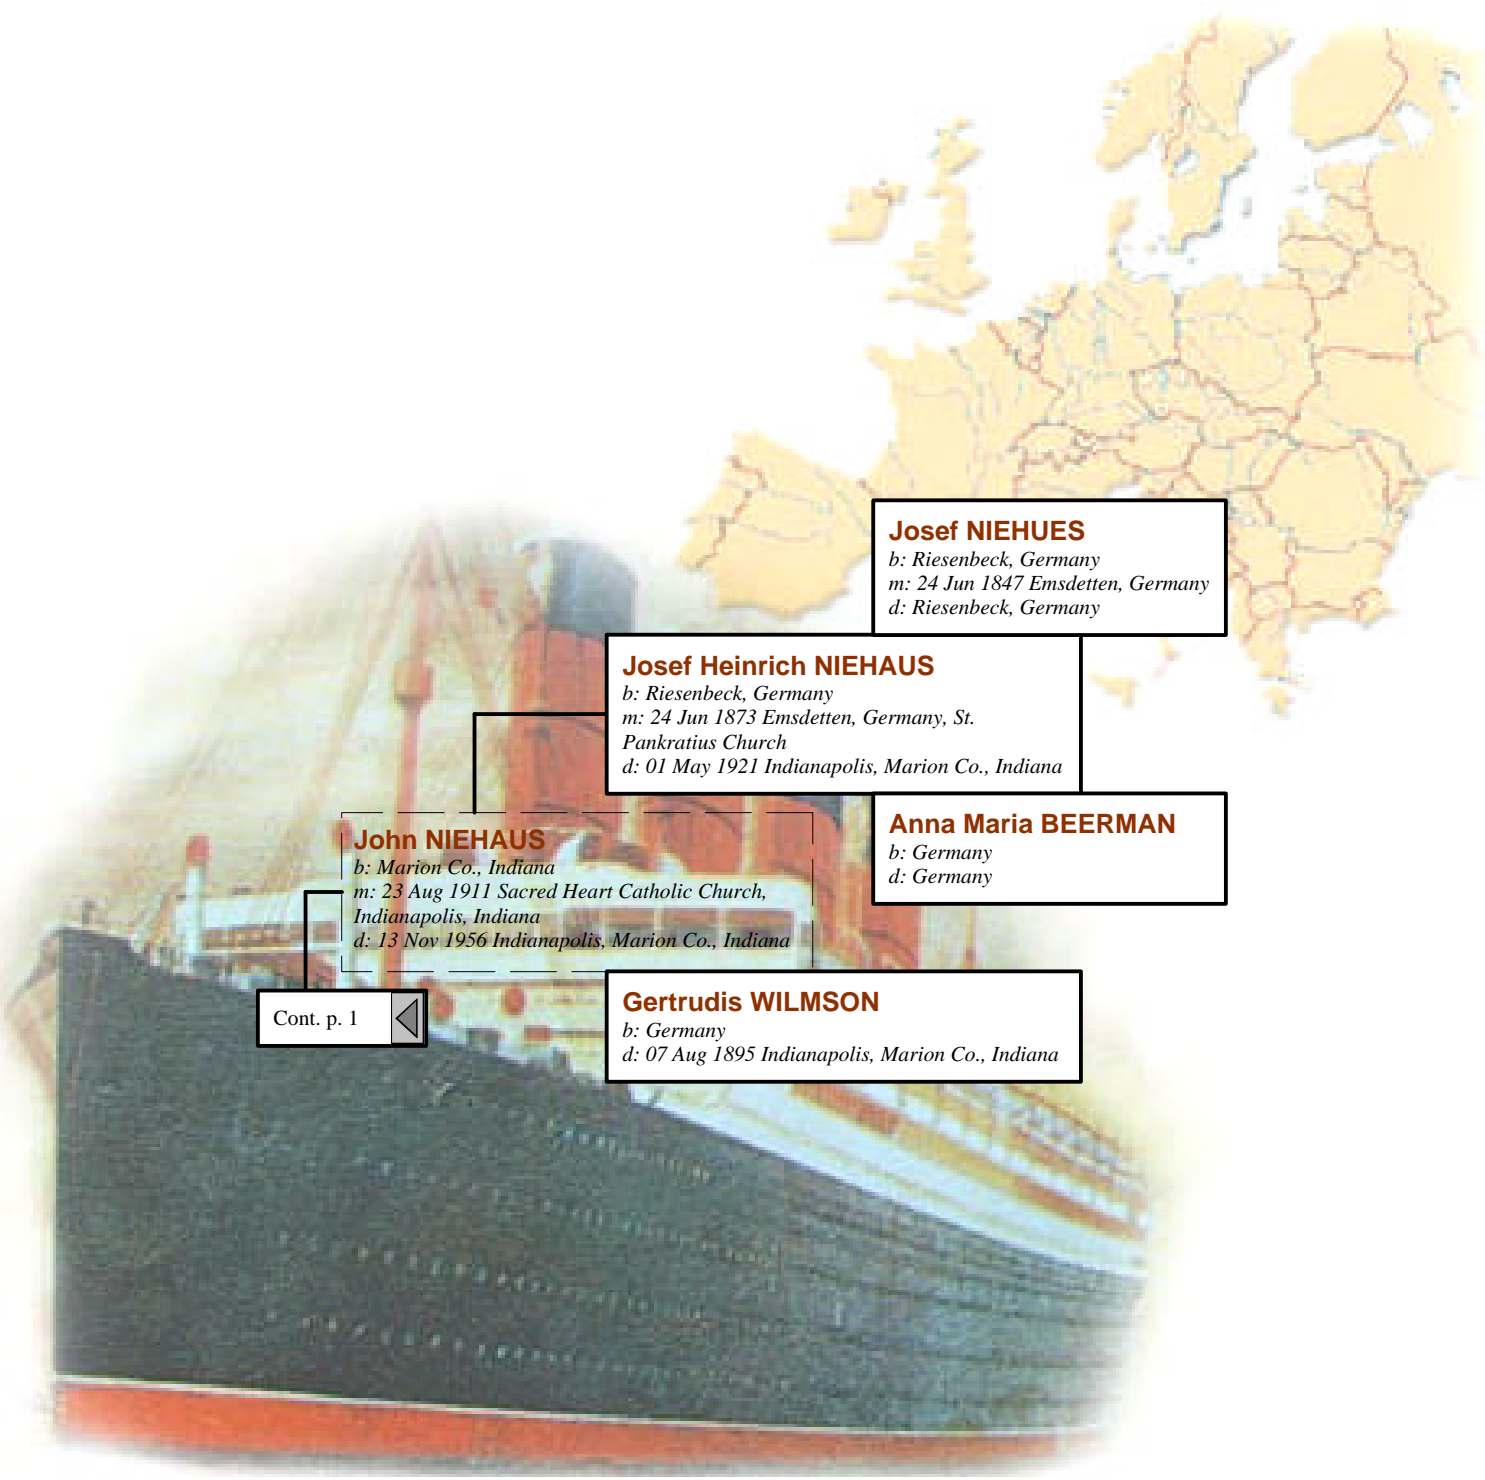

Cont. p. 8

Josef NIEHUES

*b: Riesenbeck, Germany
m: 24 Jun 1847 Emsdetten, Germany
d: Riesenbeck, Germany*

Josef Heinrich NIEHAUS

*b: Riesenbeck, Germany
m: 24 Jun 1873 Emsdetten, Germany, St.
Pankratius Church
d: 01 May 1921 Indianapolis, Marion Co., Indiana*