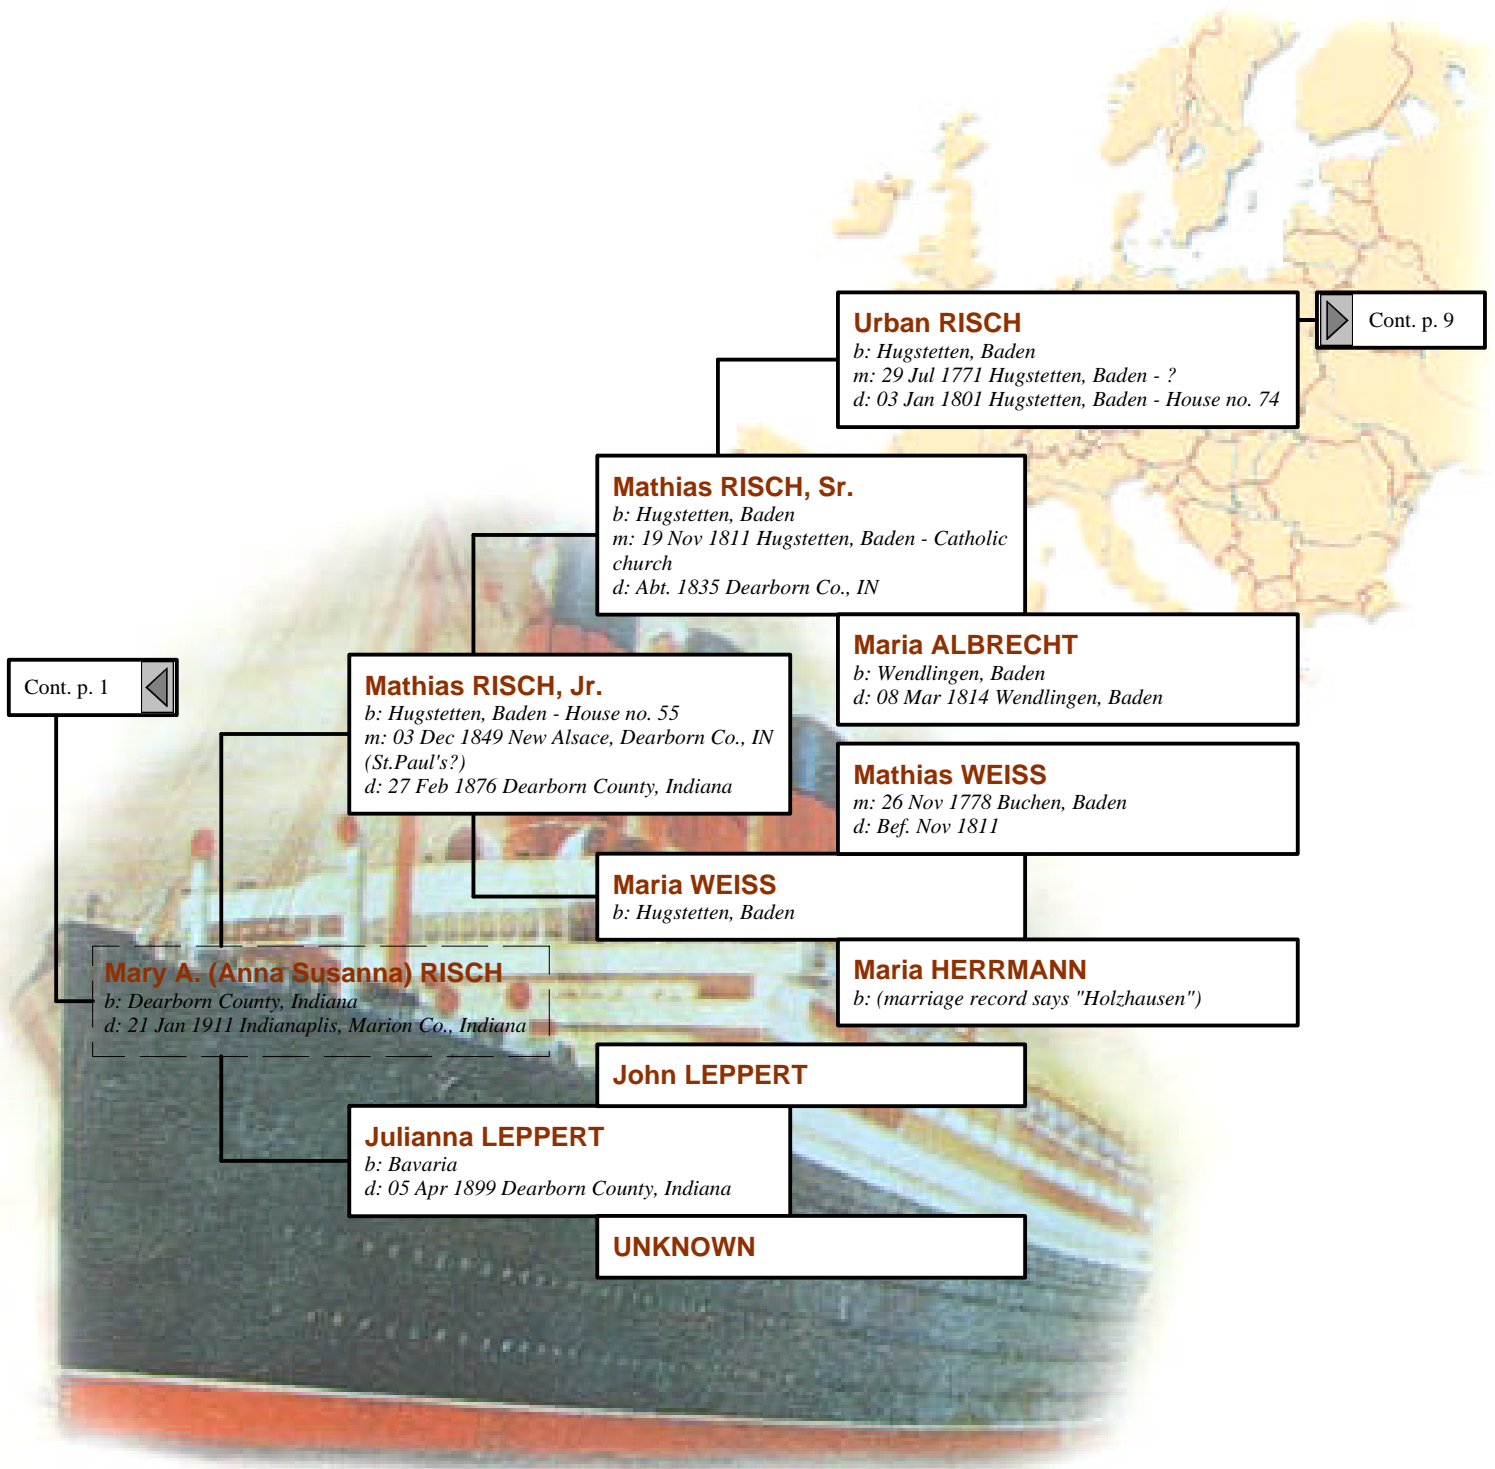

UNKNOWN

Cont. p. 1 ◀

Ferdinand MARSISCHKY
b: Dumras, Germany

Wilhelm (William) F. MARSISCHKY
b: Staop County, Berlin, Germany
m: Abt. 1875 Germany
d: Aft. 1919

Martha MARSISCHKY
b: Berlin, Germany
d: 21 May 1952

Charlotte KRAUSE
b: Vandsekow, Germany

Carl MISCHKY

Caroline (Carrie) MISCHKY
b: Berlin, Germany
d: 15 Dec 1904 Indianaplis, Marion Co., Indiana

Carrie GABE

Adam WEBER

d: Aft. 1856

Adam WEBER

b: Mainz, Germany (Prussia)

m: 12 May 1856 Vilbel, Germany, Catholic Church

d: 04 Mar 1873 Indianapolis, Marion Co., Indiana

Henry/Harry Adam WEBER

b: Indianapolis, Indiana

m: 21 Oct 1886 St. Mary's Catholic Church,

Indianapolis, Marion Co., Indiana

d: 05 Feb 1916 Indianaplis, Marion Co., Indiana

Catherine BIERGENSTOCK

b: Germany

d: 04 Jul 1890 Indianapolis, Marion Co., Indiana

Cont. p. 1

Joseph (Rusch) RISCH
m: 14 Sep 1710 Hugstetten, Baden - Catholic church